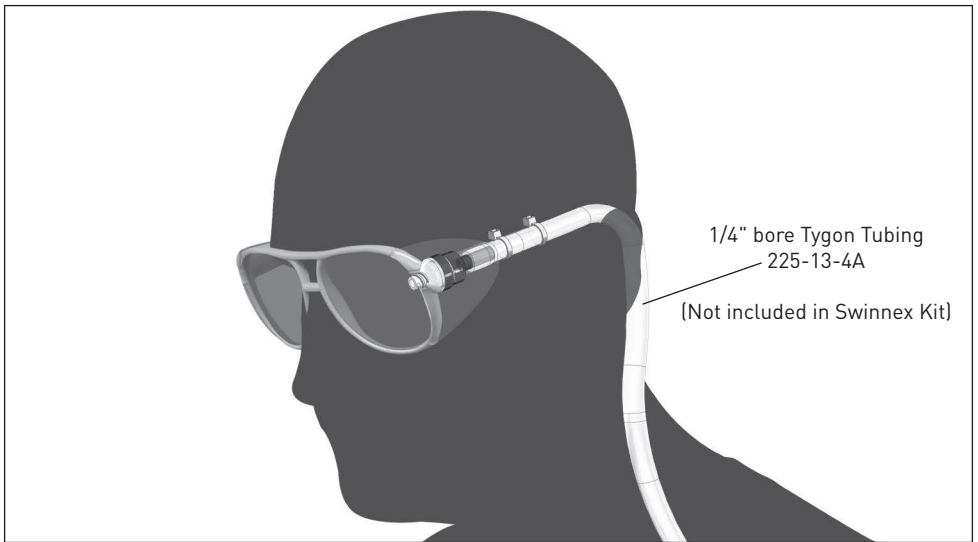

**Your kit contains the following :**

Description	Quantity
Swinnex 13mm cassette	10
Tubing adaptor	10
13 mm 5 micron MCE filters	100

Filter pack re-order part number - 225-8050 (Box of 100).

**SKC Limited**, 11 Sunrise Park, Higher Shaftesbury Road, Blandford Forum, Dorset, DT11 8ST, **United Kingdom**