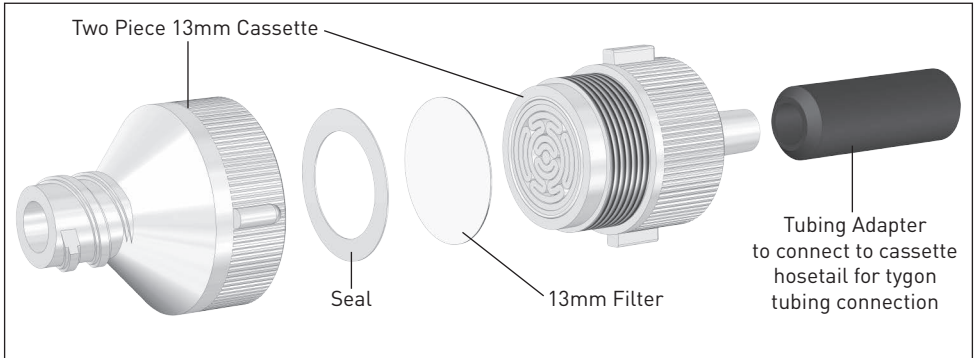

**Your kit contains the following :**

Description	Quantity
Swinnex 13mm cassette	10
Tubing adaptor	10
13 mm 5 micron MCE filters	100

Filter pack re-order part number - 225-8050 (Box of 100).

**SKC Limited**, 11 Sunrise Park, Higher Shaftesbury Road, Blandford Forum, Dorset, DT11 8ST, **United Kingdom**